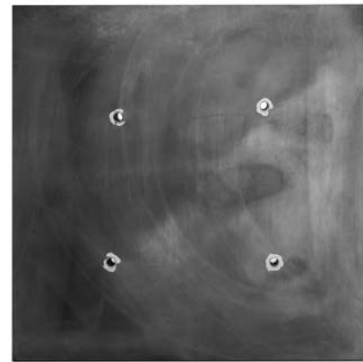

zinc pedestal

ZINC PEDESTAL – ACID TREATED

Zinc sheet for indoor and outdoor use. Weighted with filling compound and optionally with a fastening system for additional security.

50 cm x 50 cm x 20 cm
60 cm x 60 cm x 20 cm
80 cm x 80 cm x 20 cm normal
80 cm x 80 cm x 20 cm strong
90 cm x 90 cm x 20 cm
100 cm x 100 cm x 12 cm
100 cm x 100 cm x 20 cm normal
100 cm x 100 cm x 20 cm strong
100 cm x 100 cm x 30 cm
120 cm x 120 cm x 12 cm
120 cm x 120 cm x 20 cm

SCREW FIXATION SYSTEM

fastening system for outdoor sculptures in fibre-resin
incl. 10mm screws in desired length and template for positioning
fixation-holes on a pedestal or any sub-surface

top view

bottom view