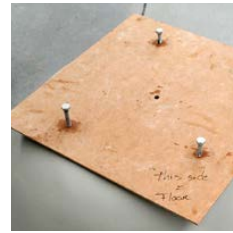

zinc pedestal

ZINC PEDESTAL – ACID TREATED

Zinc sheet for indoor and outdoor use. Weighted with filling compound and optionally with a fastening system for additional security.

50 cm x 50 cm x 20 cm
60 cm x 60 cm x 20 cm
80 cm x 80 cm x 20 cm normal
80 cm x 80 cm x 20 cm strong
90 cm x 90 cm x 20 cm
100 cm x 100 cm x 12 cm
100 cm x 100 cm x 20 cm normal
100 cm x 100 cm x 20 cm strong
100 cm x 100 cm x 30 cm
120 cm x 120 cm x 12 cm
120 cm x 120 cm x 20 cm

SCREW FIXATION SYSTEM

fastening system for outdoor sculptures in fibre-resin
incl. 10mm screws in desired length and template for positioning
fixation-holes on a pedestal or any sub-surface

top view

bottom view